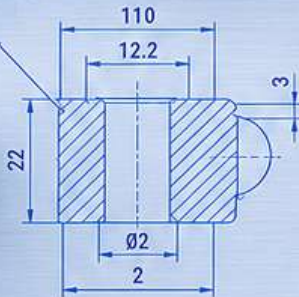

Our Address:

📍 Survey No. 89 1/3, Shop No.
01, Main Road Akoliya Chouraha,
Mhow-Neemuch Road, Sector No. 01,
Pithampur, Dist. Dhar - 454775,
Madhya Pradesh, India

Contact Person:
Hariom Rajput

Direct Hotlines:
☎️ +91 8966048209
☎️ +91 8966048497

Email Channel:
pithampurfasteners@gmail.com

Web Interface:
www.pithampurfasteners.com
(Placeholder)

SCAN FOR
DIGITAL CATALOG