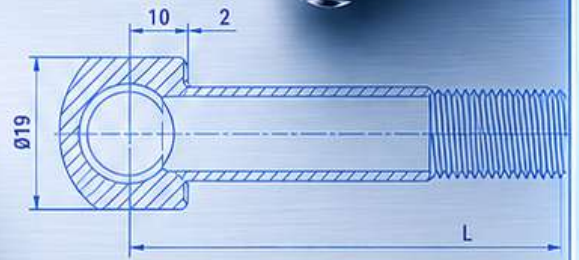

Our Address:

📍 Survey No. 89 1/3, Shop No.
01, Main Road Akoliya Chouraha,
Mhow-Neemuch Road, Sector No. 01,
Pithampur, Dist. Dhar - 454775,
Madhya Pradesh, India

Contact Person:
Hariom Rajput

Direct Hotlines:
☎️ +91 8966048209
☎️ +91 8966048497

Email Channel:
pithampurfasteners@gmail.com

Web Interface:
www.pithampurfasteners.com
(Placeholder)

SCAN FOR
DIGITAL CATALOG