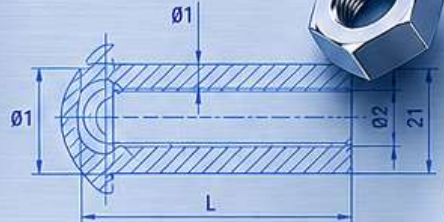

Our Address:

📍 Survey No. 89 1/3, Shop No.
01, Main Road Akoliya Chouraha,
Mhow-Neemuch Road, Sector No. 01,
Pithampur, Dist. Dhar - 454775,
Madhya Pradesh, India

Contact Person:
Hariom Rajput

Direct Hotlines:
☎️ +91 8966048209
☎️ +91 8966048497

Email Channel:
pithampurfasteners@gmail.com

Web Interface:
www.pithampurfasteners.com
(Placeholder)

SCAN FOR
DIGITAL CATALOG