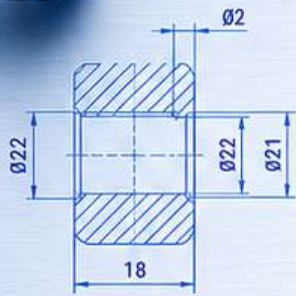

Our Address:

📍 Survey No. 89 1/3, Shop No.
01, Main Road Akoliya Chouraha,
Mhow-Neemuch Road, Sector No. 01,
Pithampur, Dist. Dhar - 454775,
Madhya Pradesh, India

Contact Person:
Hariom Rajput

Direct Hotlines:
☎️ +91 8966048209
☎️ +91 8966048497

Email Channel:
pithampurfasteners@gmail.com

Web Interface:
www.pithampurfasteners.com
(Placeholder)

SCAN FOR
DIGITAL CATALOG